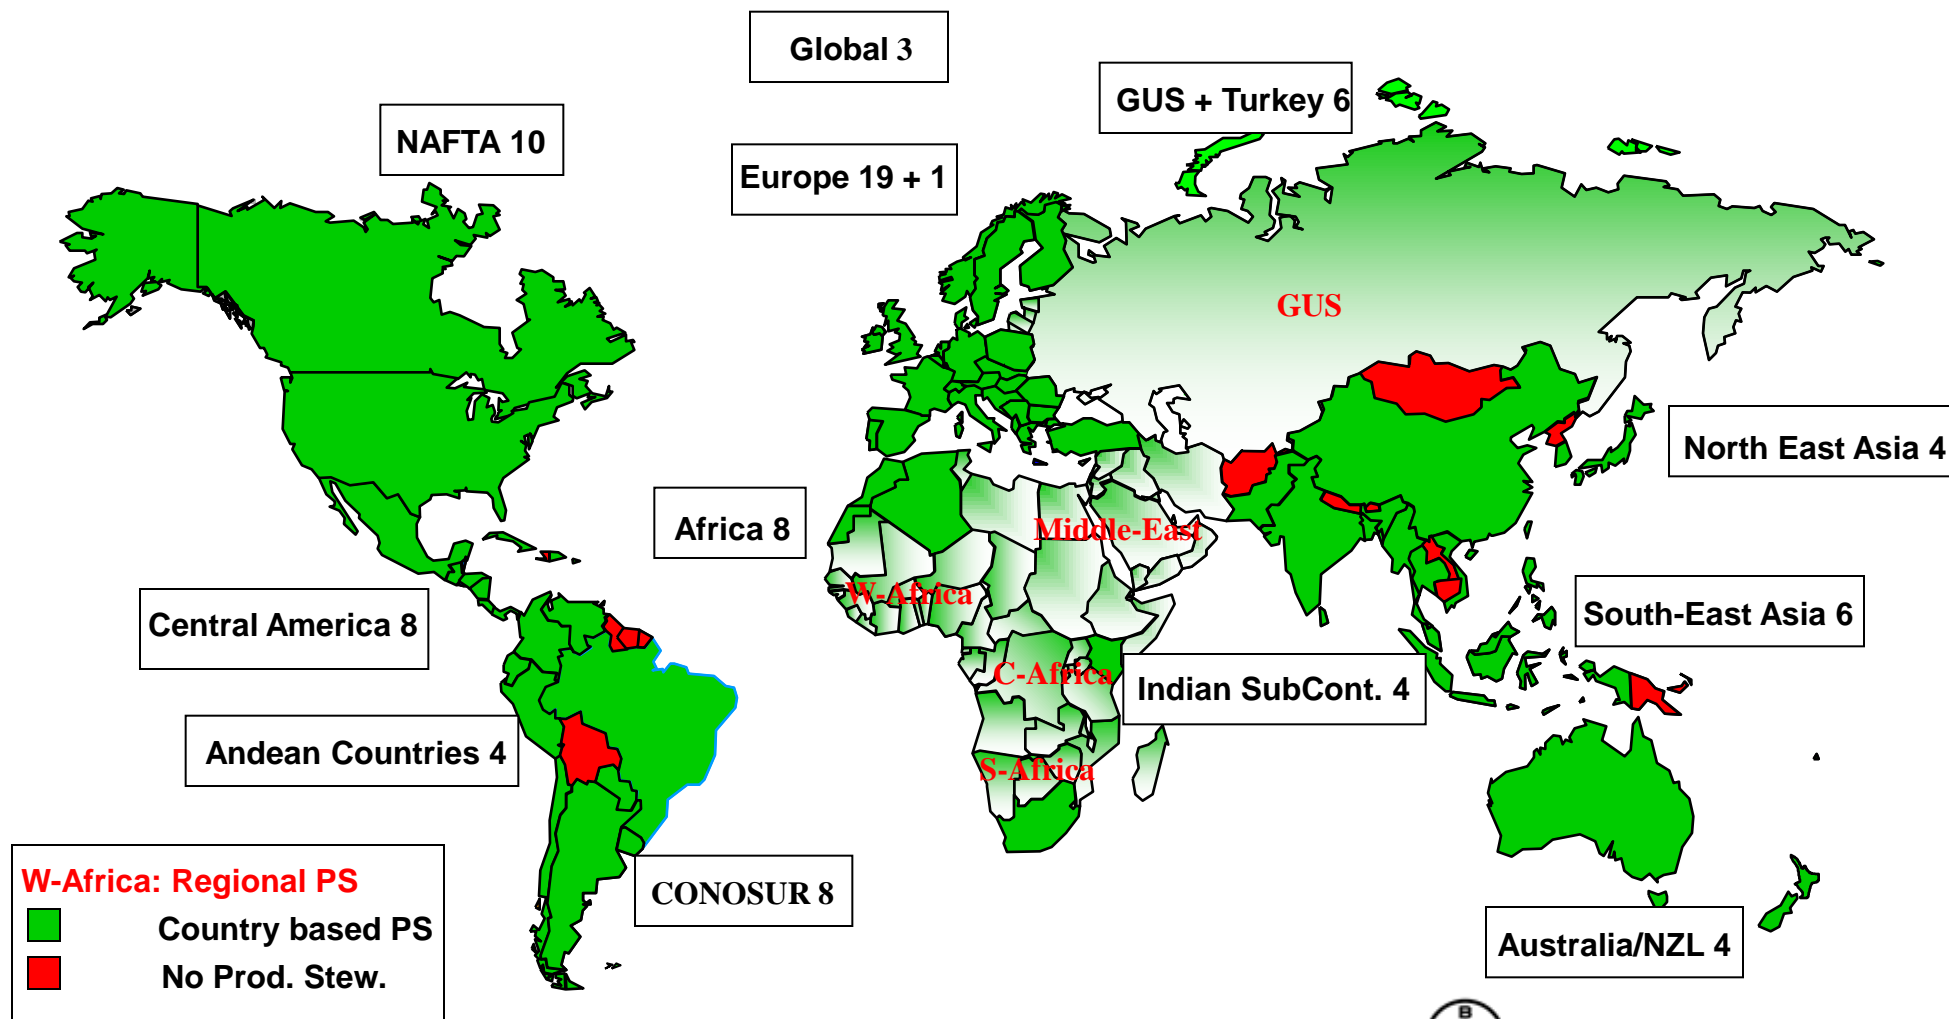

Stewardship Network