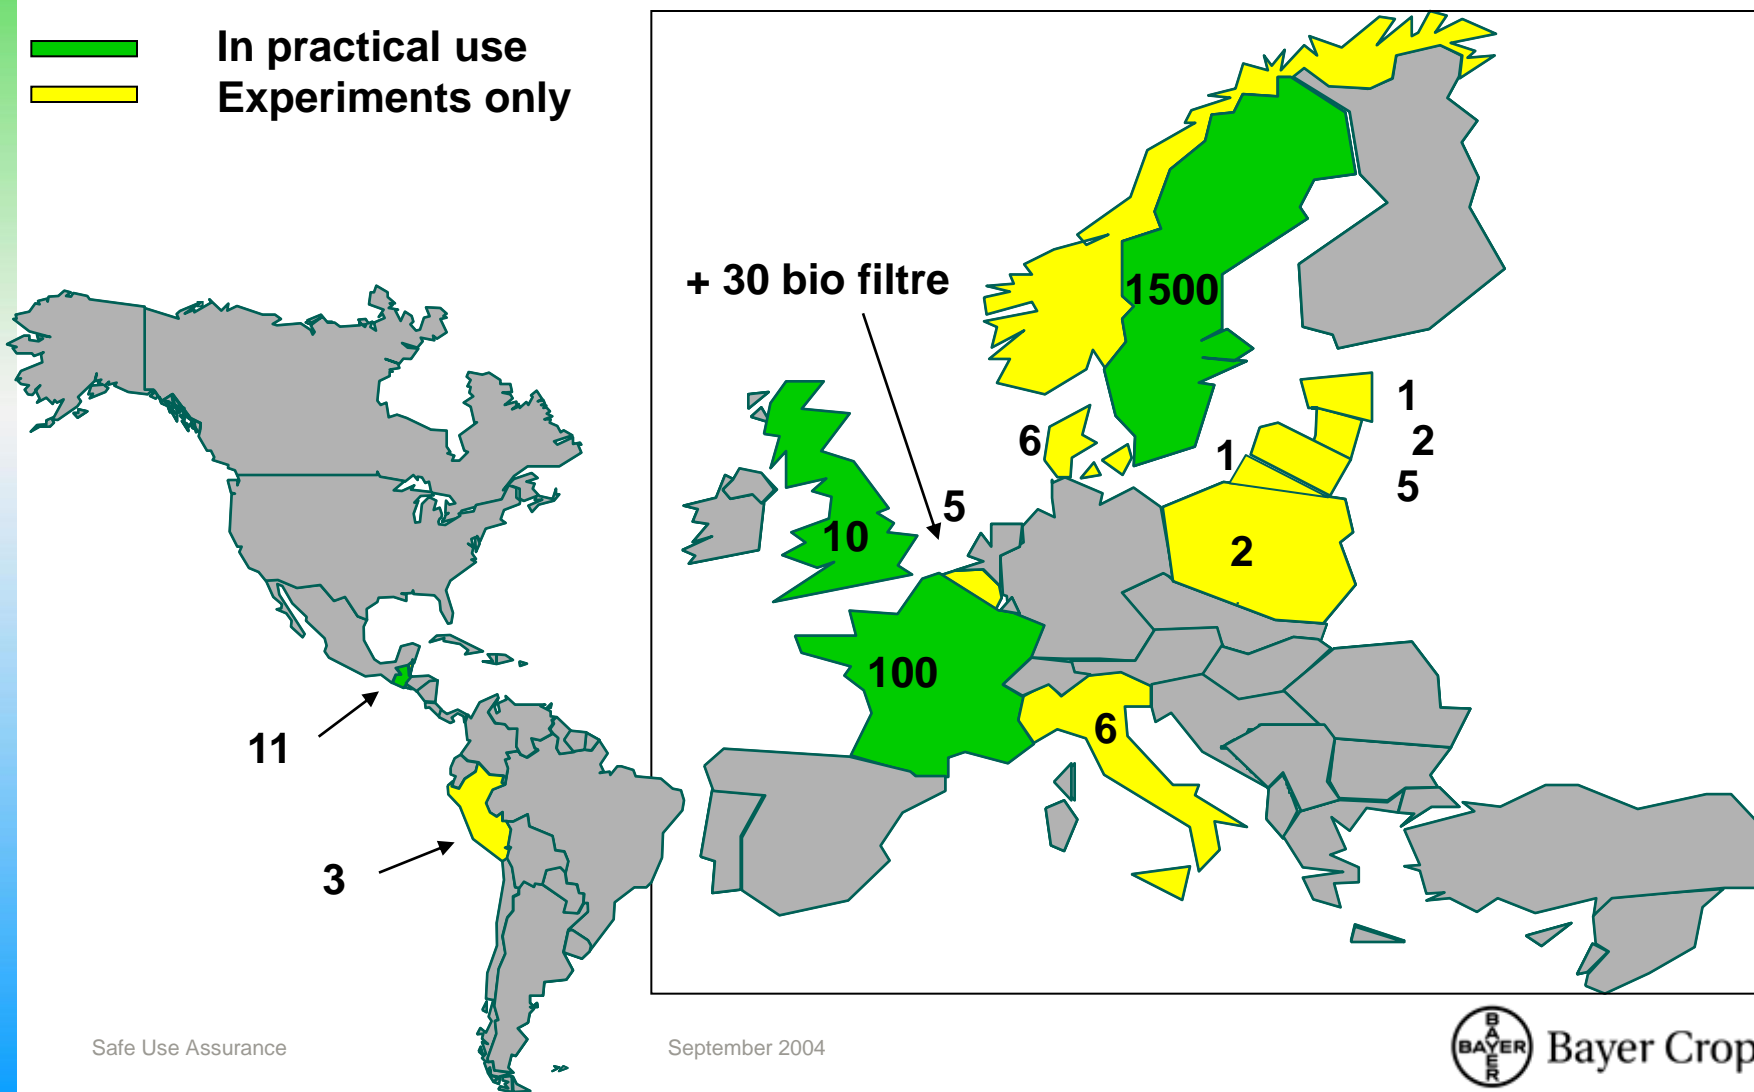

Biobeds 2004

 In practical use
 Experiments only

2007 ?

11

3

Biobeds 2004

-  In practical use
-  Experiments only

The Mayfair Hotel, Malmö

The building's history dates back to the 13th century.

Danish and Swedish kings have visited the building since it used to be the residence of the governor of Malmö

Malmö, 2004 September 27 - 29

Malmö, 2004 September 29